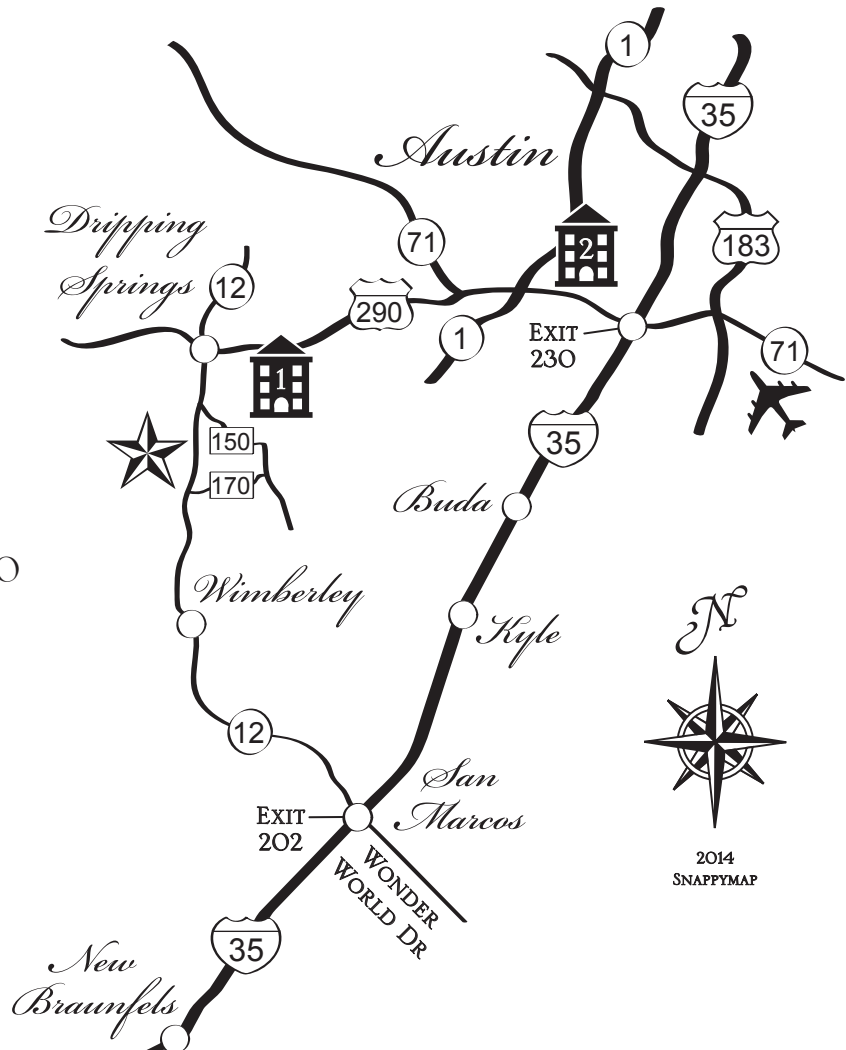

La Hacienda

Map & Directions

★ Ceremony & Reception

LA HACIENDA

23663 RANCH ROAD 12
DRIPPING SPRINGS, TX 78620

Accommodations

1. SLEEP INN & SUITES

2720 EAST US HWY 290
DRIPPING SPRINGS, TX 78620
512-858-2400

2. HOLIDAY INN EXPRESS AUSTIN-SUNSET VALLEY

4892 US HWY 290
AUSTIN, TX 78735
512-891-9500

2014
SNAPPYMAP

Driving Directions

FROM AUSTIN: TAKE I-35 AND EXIT 230 TO MERGE ONTO TX-71W/US-290W TOWARDS JOHNSON CITY. CONTINUE STRAIGHT ONTO US-290W UNTIL YOU REACH DRIPPING SPRINGS. TURN LEFT ONTO RANCH RD 12 HEADING SOUTH AND GO 4.5 MILES. TURN RIGHT AT 23663 RANCH RD 12.

FROM SAN ANTONIO: TAKE I-35N TOWARDS SAN MARCOS. TAKE EXIT 202 TOWARDS WONDER WORLD DR. TURN LEFT ONTO WONDER WORLD DR. CONTINUE ONTO RANCH RD 12. TURN RIGHT TO STAY ON RANCH RD 12 AND CONTINUE THROUGH WIMBERLEY. TURN LEFT AT 23663 RANCH RD 12.